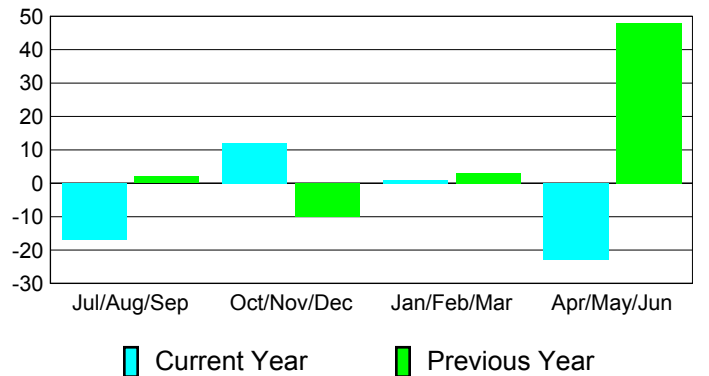

Membership Results
2010-2011

Membership
2009-2010

Month	Net Memb Goal	Actual New Memb	Actual Dropped Memb	Gain/Loss of Memb	Gain/Loss of Memb
Jul/Aug/Sep	25	35	-52	-17	2
Oct/Nov/Dec	25	49	-37	12	-10
Jan/Feb/Mar	5	61	-60	1	3
Apr/May/Jun	5	32	-55	-23	48
Totals	60	177	-204	-27	43

Membership Results 2010-2011

Goal, New, Dropped, Gain/Loss

Comparison of Membership Gain/Loss

Current Year Compared to the Previous Year

Gender Comparison 2010-2011

Jul/Aug/Sep

Oct/Nov/Dec

Jan/Feb/Mar