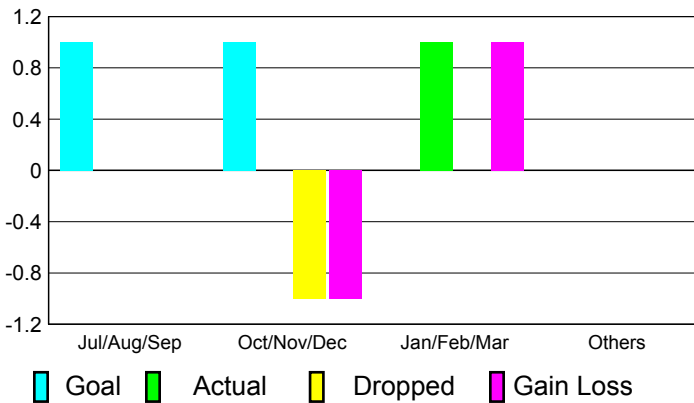

2010-2011 GMT Reports for District (or Undistricted) **District 201N4**

GMT: **JOHN ROWLAND MC ATEE**

Location: **AUSTRALIA**

GMT CA: **7**

CLUBS

Club Results
2010-2011

Clubs
2009-2010

Month	New Club Goal	Actual New Clubs	Actual Dropped Clubs	Gain/Loss of Clubs	Gain/Loss of Clubs
Jul/Aug/Sep	1	0	0	0	0
Oct/Nov/Dec	1	0	-1	-1	0
Jan/Feb/Mar	0	1	0	1	0
Apr/May/Jun	0	0	0	0	1
Totals	2	1	-1	0	1

Club Results 2010-2011

Goal, New, Dropped, Gain/Loss

Comparison of Club Gain/Loss

Current Year Compared to the Previous Year

YTD Status Quo Clubs 2010-2011

Status Quo Clubs Compared to Status Quo Members

MEMBERSHIP

Membership Results
2010-2011

Membership
2009-2010

Month	Net Memb Goal	Actual New Memb	Actual Dropped Memb	Gain/Loss of Memb	Gain/Loss of Memb
Jul/Aug/Sep	25	35	-52	-17	2
Oct/Nov/Dec	25	49	-37	12	-10
Jan/Feb/Mar	5	61	-60	1	3
Apr/May/Jun	5	32	-55	-23	48
Totals	60	177	-204	-27	43