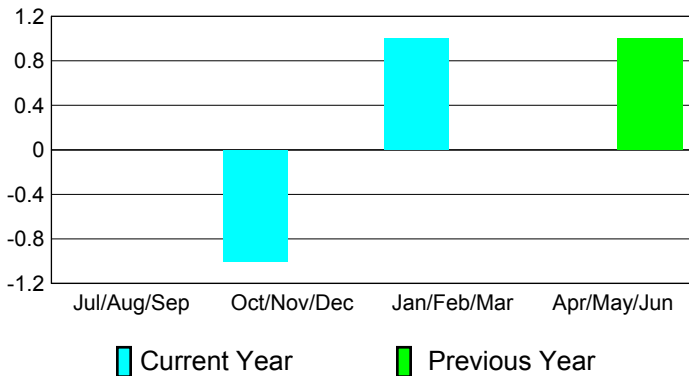

Club Results 2010-2011

Goal, New, Dropped, Gain/Loss

Comparison of Club Gain/Loss

Current Year Compared to the Previous Year

YTD Status Quo Clubs 2010-2011

Status Quo Clubs Compared to Status Quo Members

MEMBERSHIP